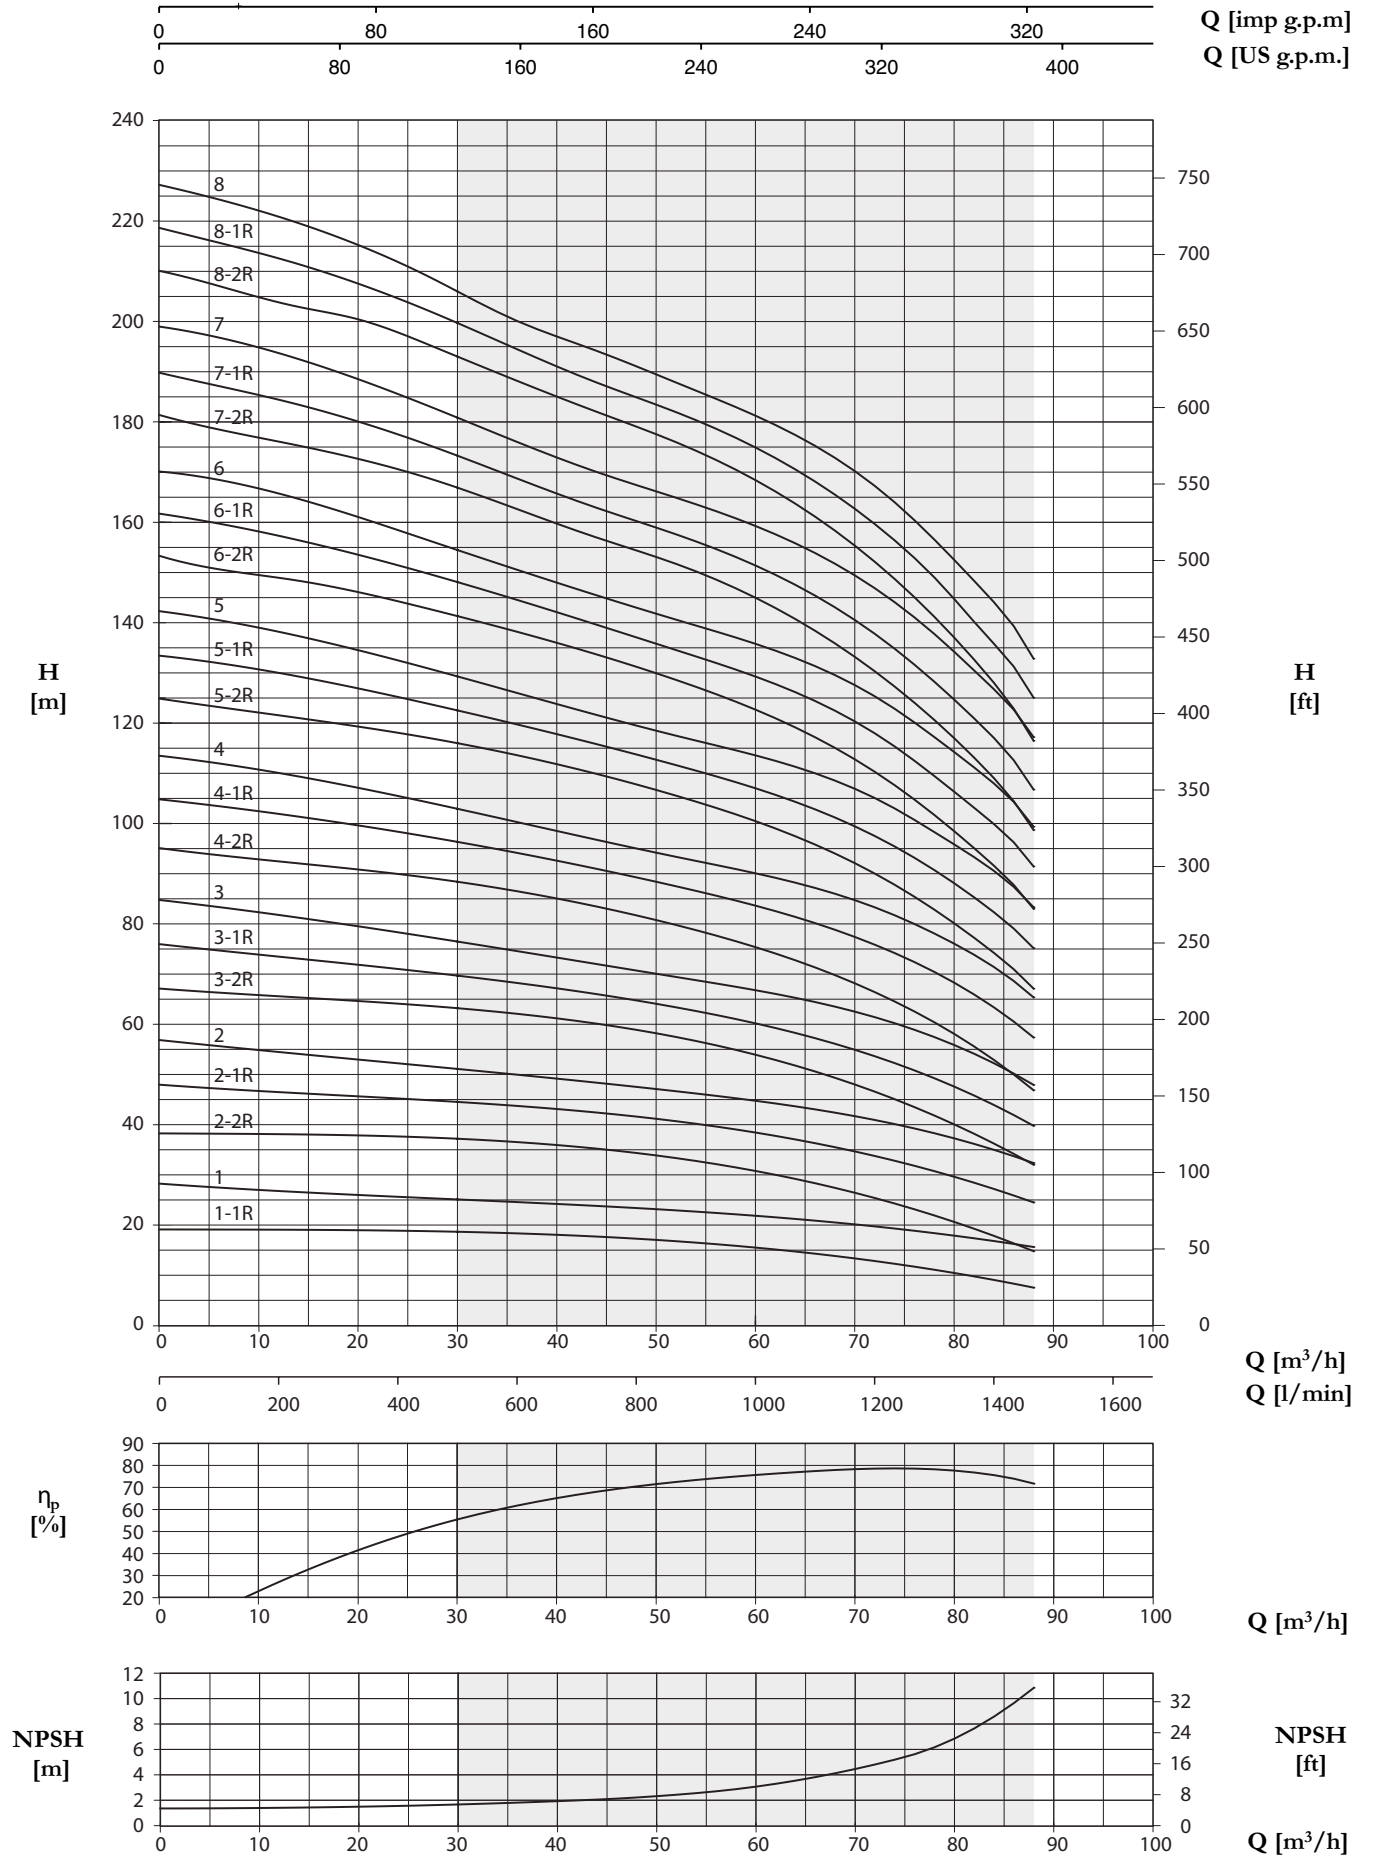

35 HS/HX

ULTRA HS/HX

35 HS/HX

Q [imp g.p.m.]
Q [US g.p.m.]

Q [m³/h]
Q [l/min]

Q [m³/h]

NPSH [ft]
Q [m³/h]

50 HS/HX

MULTIGIRANTI / MULTISTAGE / MULTICELLULARES / MULTICELLULAIRE

ULTRA HS/HX

75 HS/HX

90 HS/HX

MULTIGIRANTI / MULTISTAGE / MULTICELLULARES / MULTICELLULAIRE