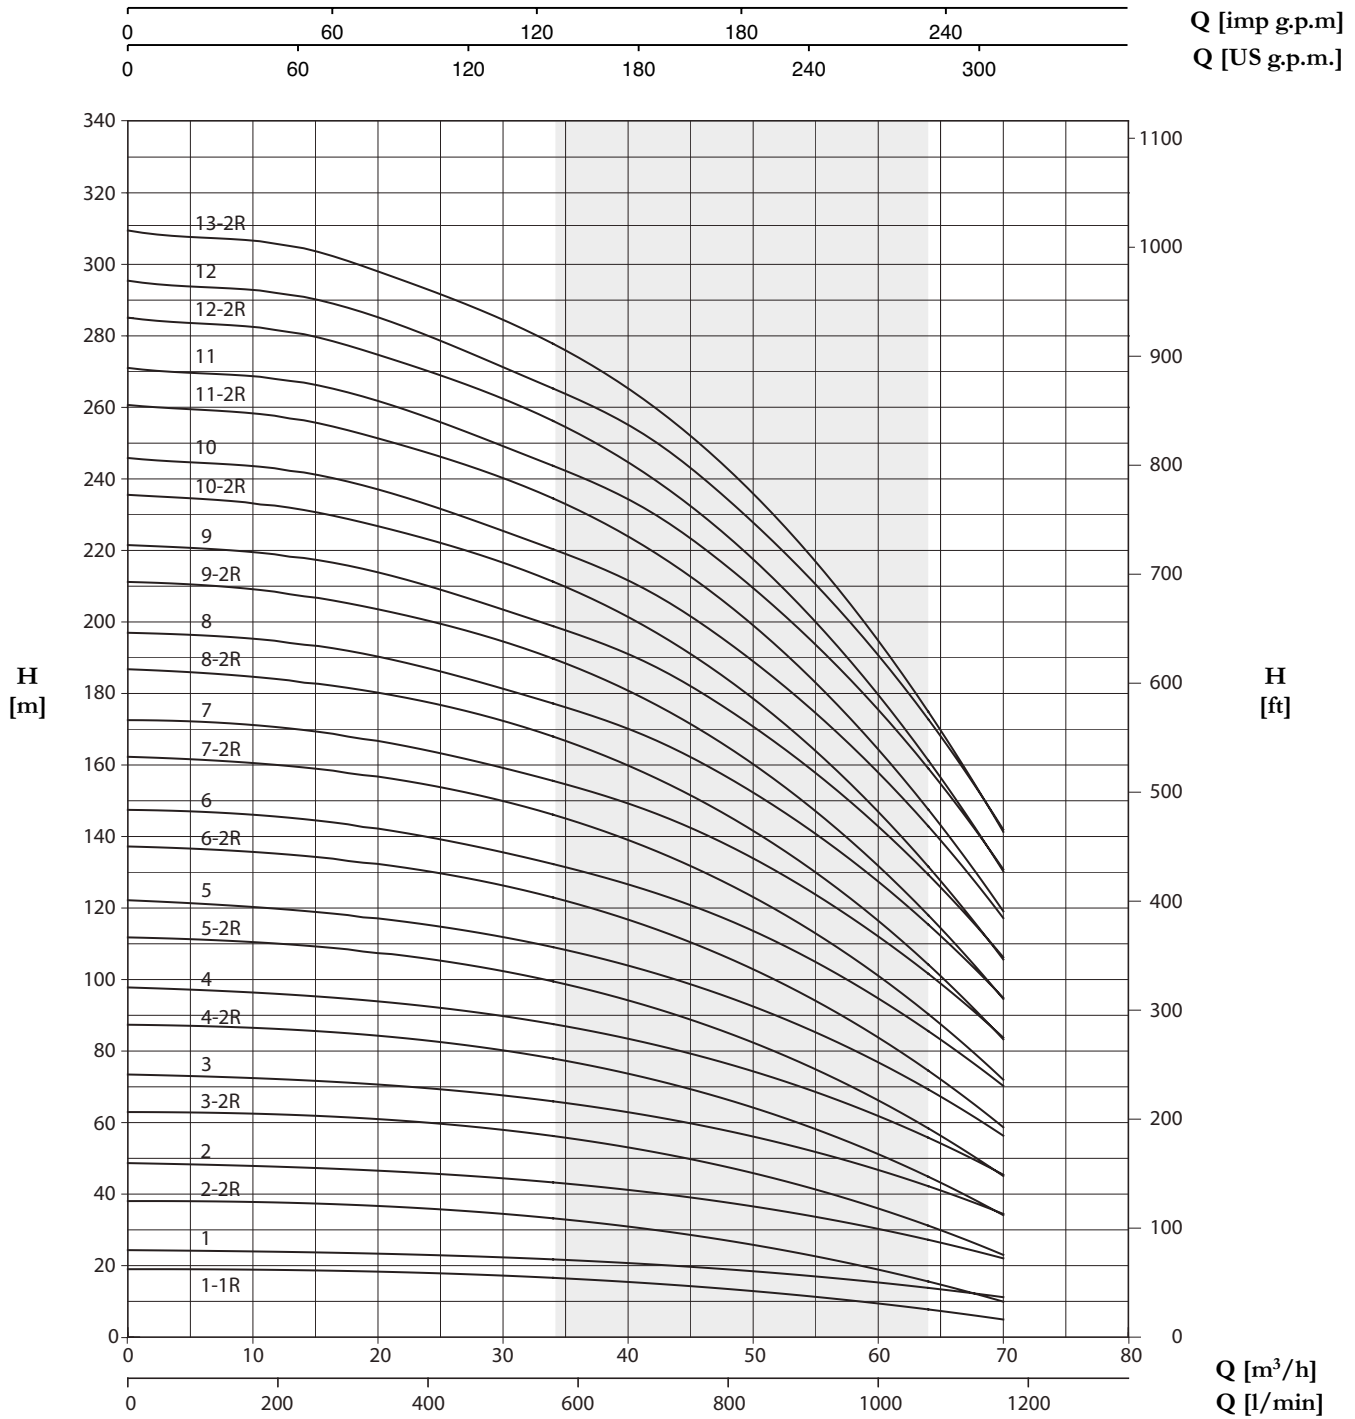

35 HS/HX

ULTRA HS/HX

35 HS/HX

Q [imp g.p.m.]
Q [US g.p.m.]

Q [m³/h]
Q [l/min]

Q [m³/h]

NPSH [ft]
Q [m³/h]

50 HS/HX

MULTIGIRANTI / MULTISTAGE / MULTICELLULARES / MULTICELLULAIRE

ULTRA HS/HX

75 HS/HX

90 HS/HX

MULTIGIRANTI / MULTISTAGE / MULTICELLULARES / MULTICELLULAIRE