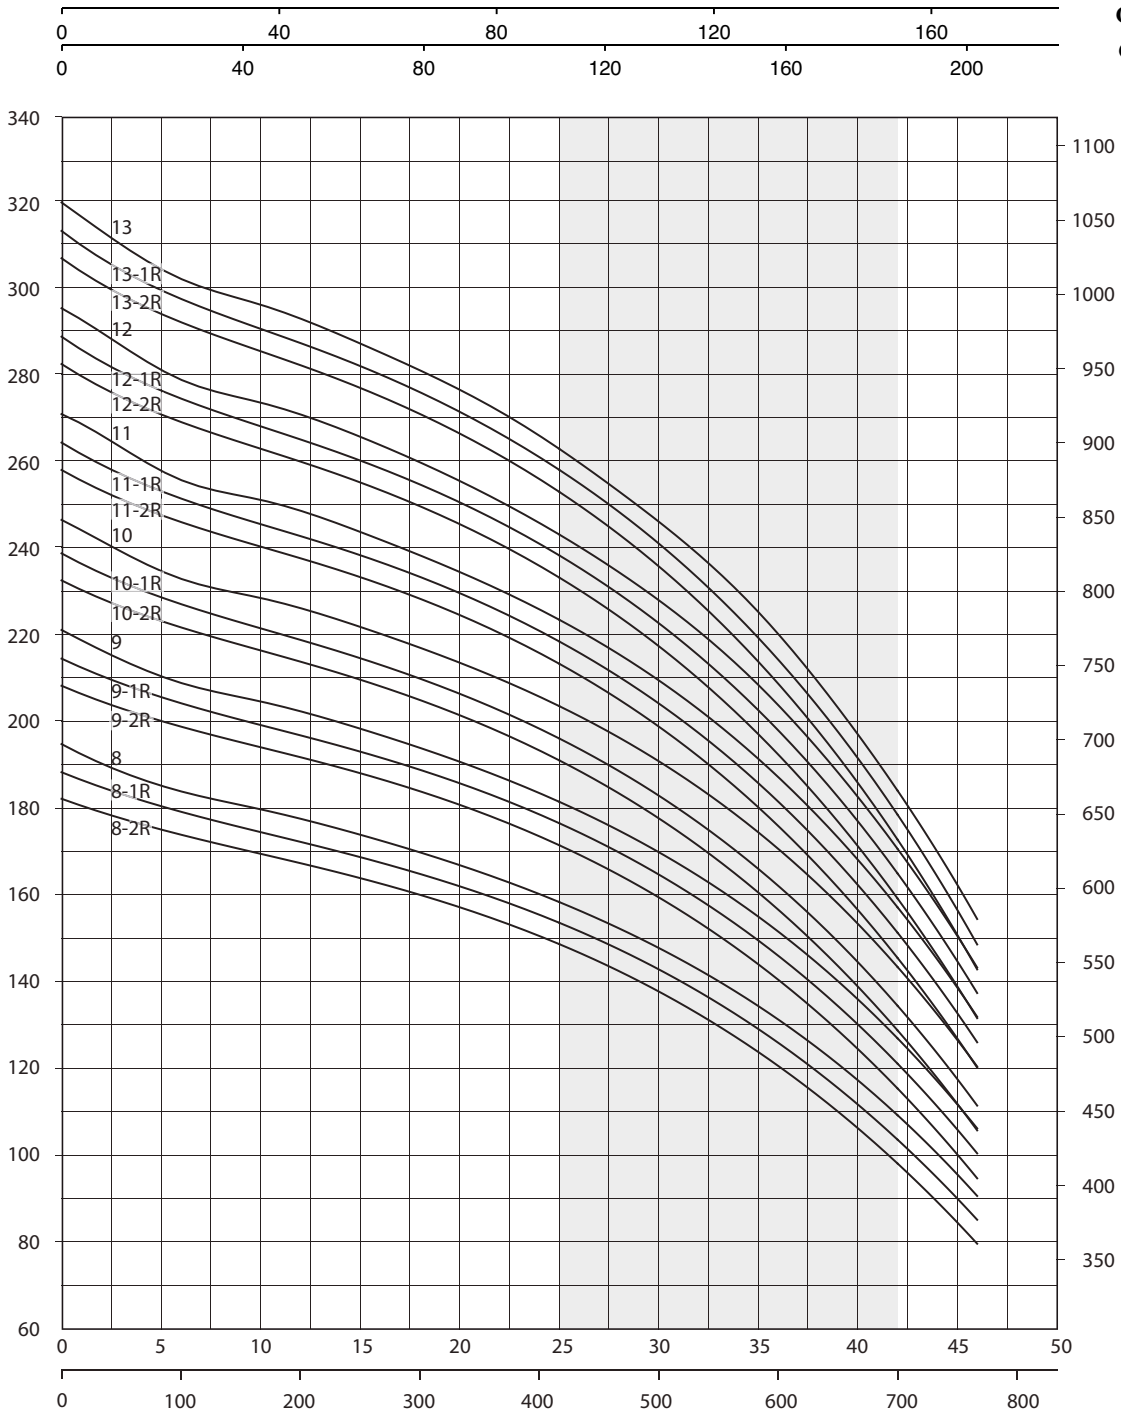

35 HS/HX

ULTRA HS/HX

35 HS/HX

Q [imp g.p.m.]
Q [US g.p.m.]

Q [m³/h]
Q [l/min]

Q [m³/h]

NPSH [ft]
Q [m³/h]

50 HS/HX

MULTIGIRANTI / MULTISTAGE / MULTICELLULARES / MULTICELLULAIRE

ULTRA HS/HX

75 HS/HX

90 HS/HX

MULTIGIRANTI / MULTISTAGE / MULTICELLULARES / MULTICELLULAIRE