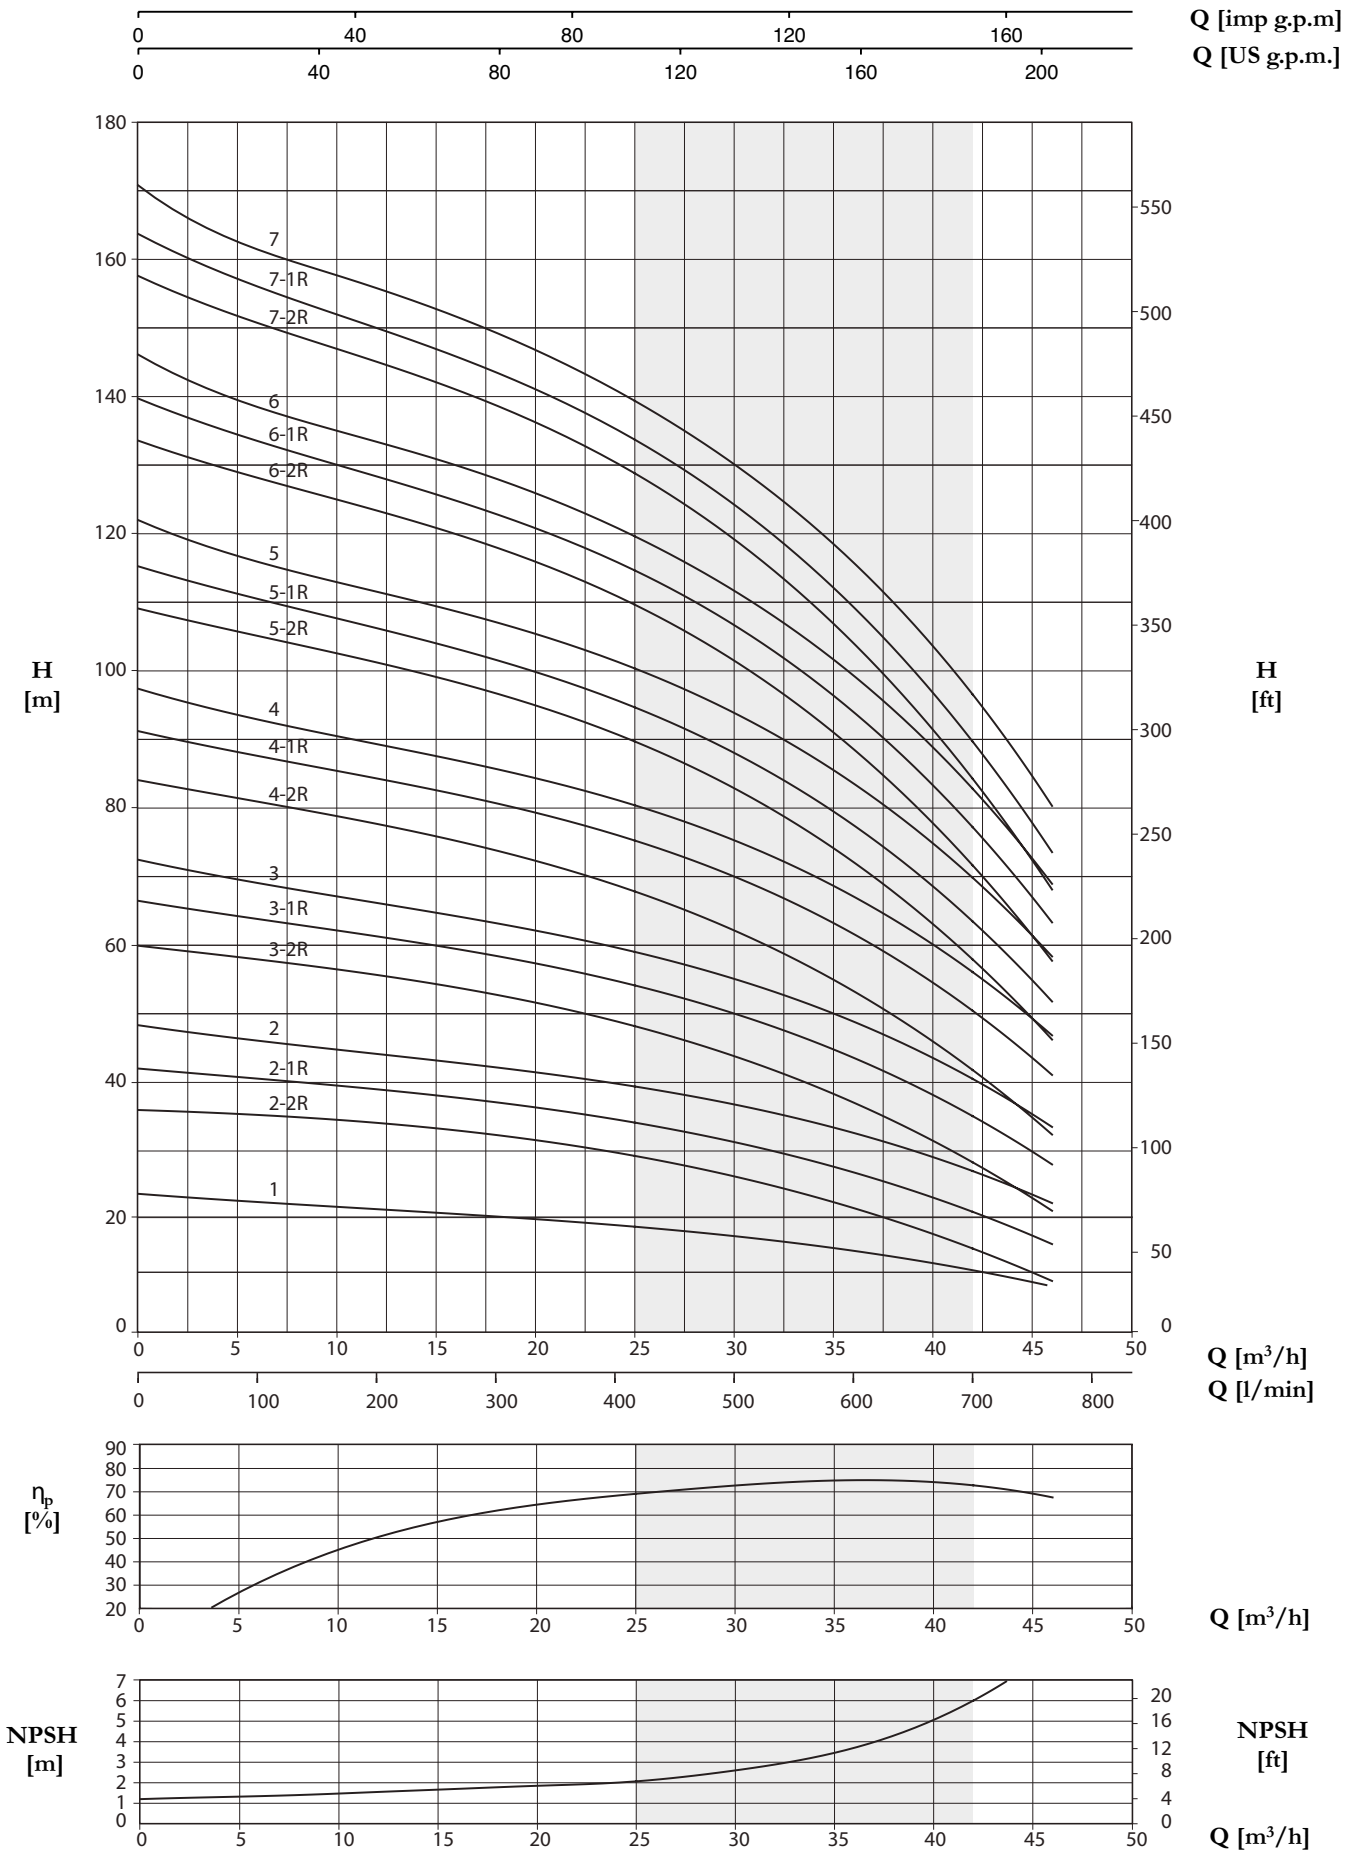

35 HS/HX

ULTRA HS/HX

35 HS/HX

Q [imp g.p.m.]
Q [US g.p.m.]

Q [m³/h]
Q [l/min]

Q [m³/h]

NPSH [ft]
Q [m³/h]

50 HS/HX

MULTIGIRANTI / MULTISTAGE / MULTICELLULARES / MULTICELLULAIRE

ULTRA HS/HX

75 HS/HX

90 HS/HX

MULTIGIRANTI / MULTISTAGE / MULTICELLULARES / MULTICELLULAIRE